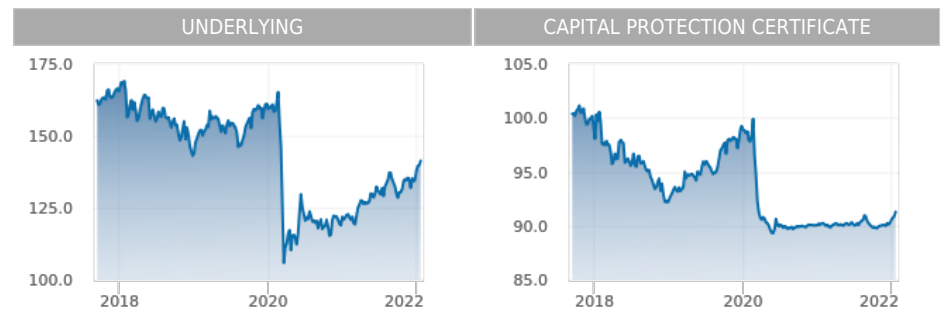

CHG. 1D +0.130 (+0.14%)	BID 90.55%	ASK 92.05%	LAST UPDATE Jan 18, 2022 19:00:01.184

KEY DATA

Underlying	STOXX® Europe ESG Leaders Select 30 Price EUR Index
Underlying price (delayed)	EUR 141.40
Underlying date/time	Jan 18, 2022 17:11:12.579
Starting value	EUR 160.45
Capital protection amount	90%
Participation factor	100.00%
Cap	unlimited
Maturity date	Sep 08, 2022
Final valuation date	Sep 06, 2022
Issue date	Sep 08, 2017
Tradeable unit/nominal value	EUR 1,000
Expected market trend	bullish
Listing	Vienna, Frankfurt, Stuttgart
Product currency	EUR
Underlying currency	EUR
Currency hedged (quanto)	no
Settlement method	Cash settlement
Taxation	Capital Gains Tax / no Foreign Capital Gains Tax

DESCRIPTION

The **Europe Sustainability Winner 90% 2** certificate enables investors to participate unlimited at 100% in the performance of the STOXX® Europe ESG Leaders Select 30 index at the end of the term. In case of price losses of more than 10% the capital is 90% protected at the end of term. Details on the **STOXX® Europe ESG Leaders Select 30 index** as well as the current list of index members can be found on the website of the index provider STOXX Ltd.

This certificates complies with RCB's sustainability standards (PDF). Please note that these sustainability standards contain transition periods for the introduction of minimum exclusion criteria and thresholds.

PRICE DEVELOPMENT SINCE ISSUE DATE

CONTACT/INFORMATION

E:	produkte@rcb.at
T:	+43-1-51520-484
RCB website	www.rcb.at